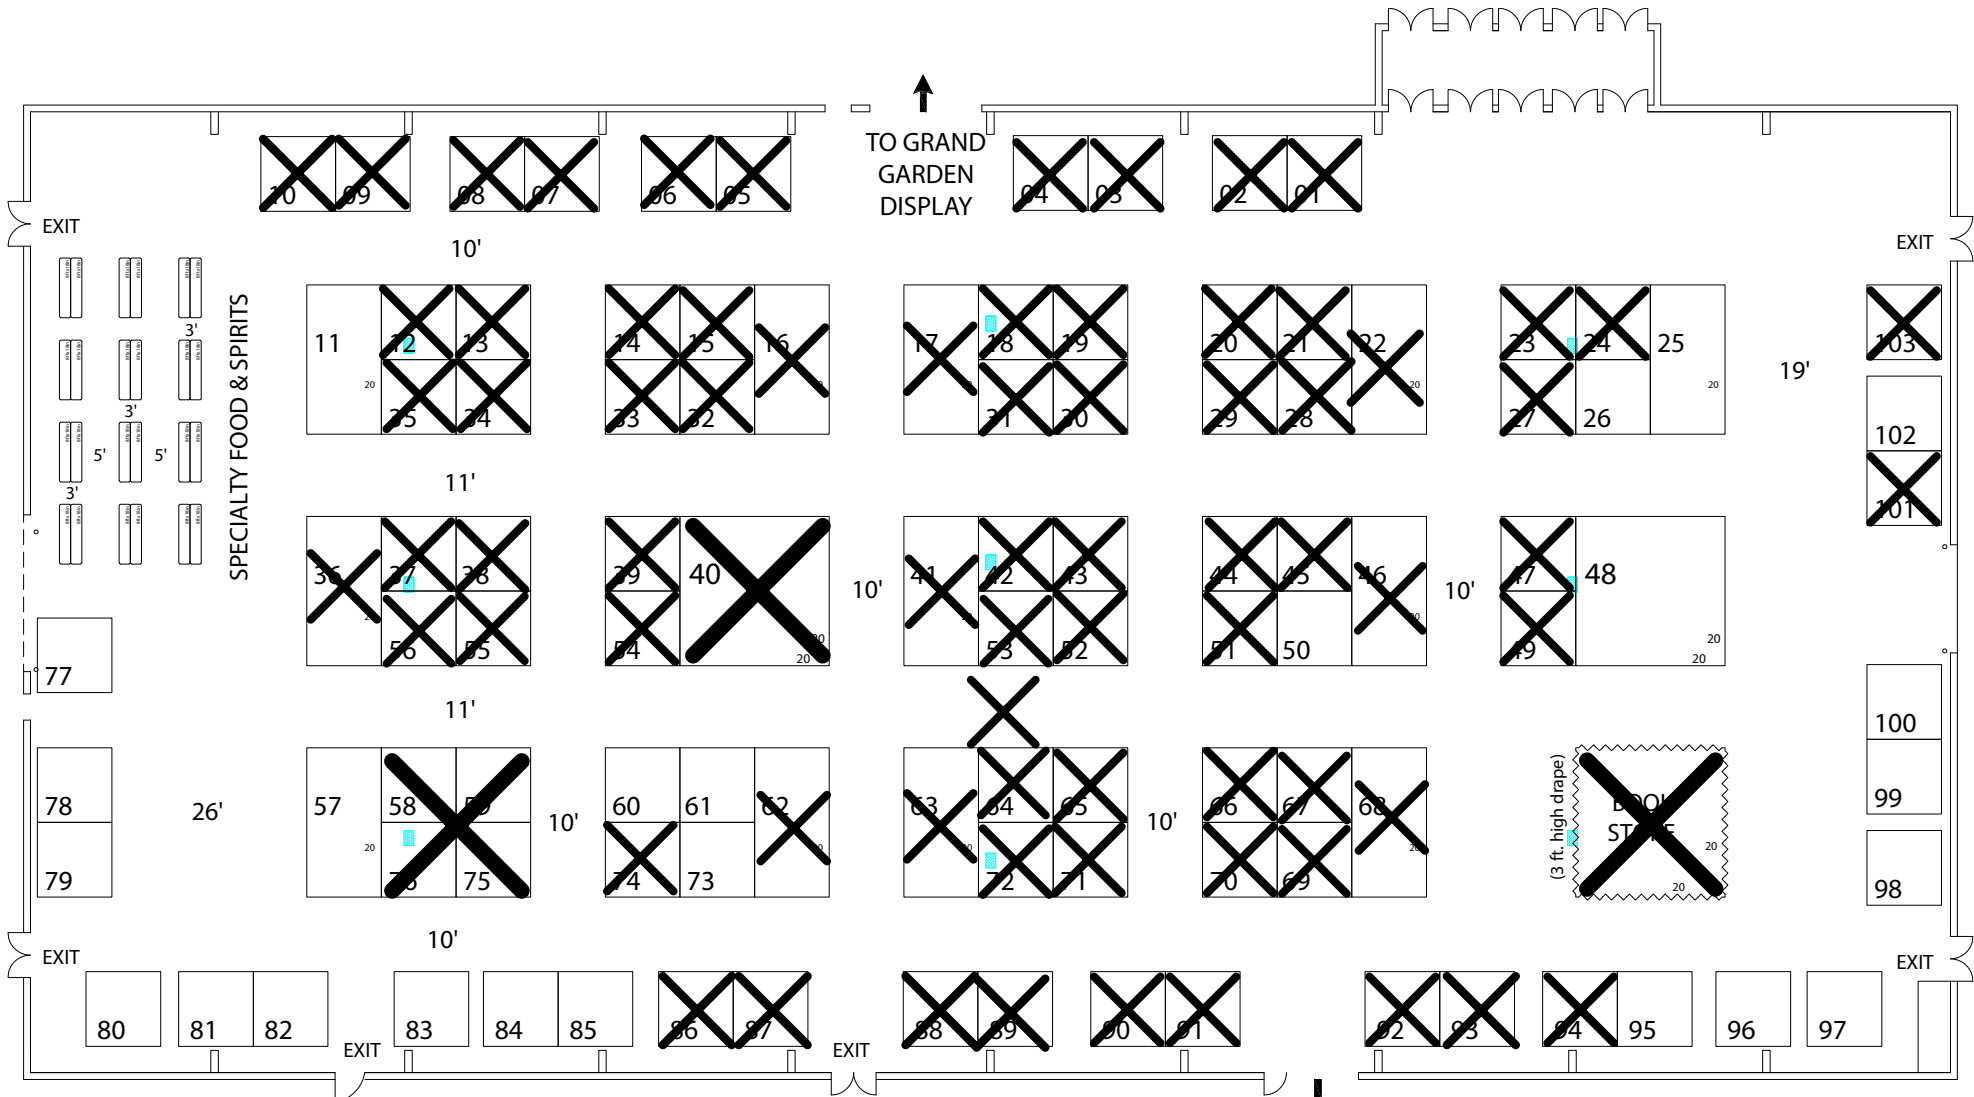

Vermont Flower Show  
 March 3-5, 2023  
 Champlain Valley Exposition Essex Junction, Vermont

■ = electrical service

**MILLER SOUTH**

- 20x20.....3
- 10x20.....12
- 10x10.....89
- 8x18" table.....24

REST ROOMS

DRAWINGS AS OF 6/21/2022 CM