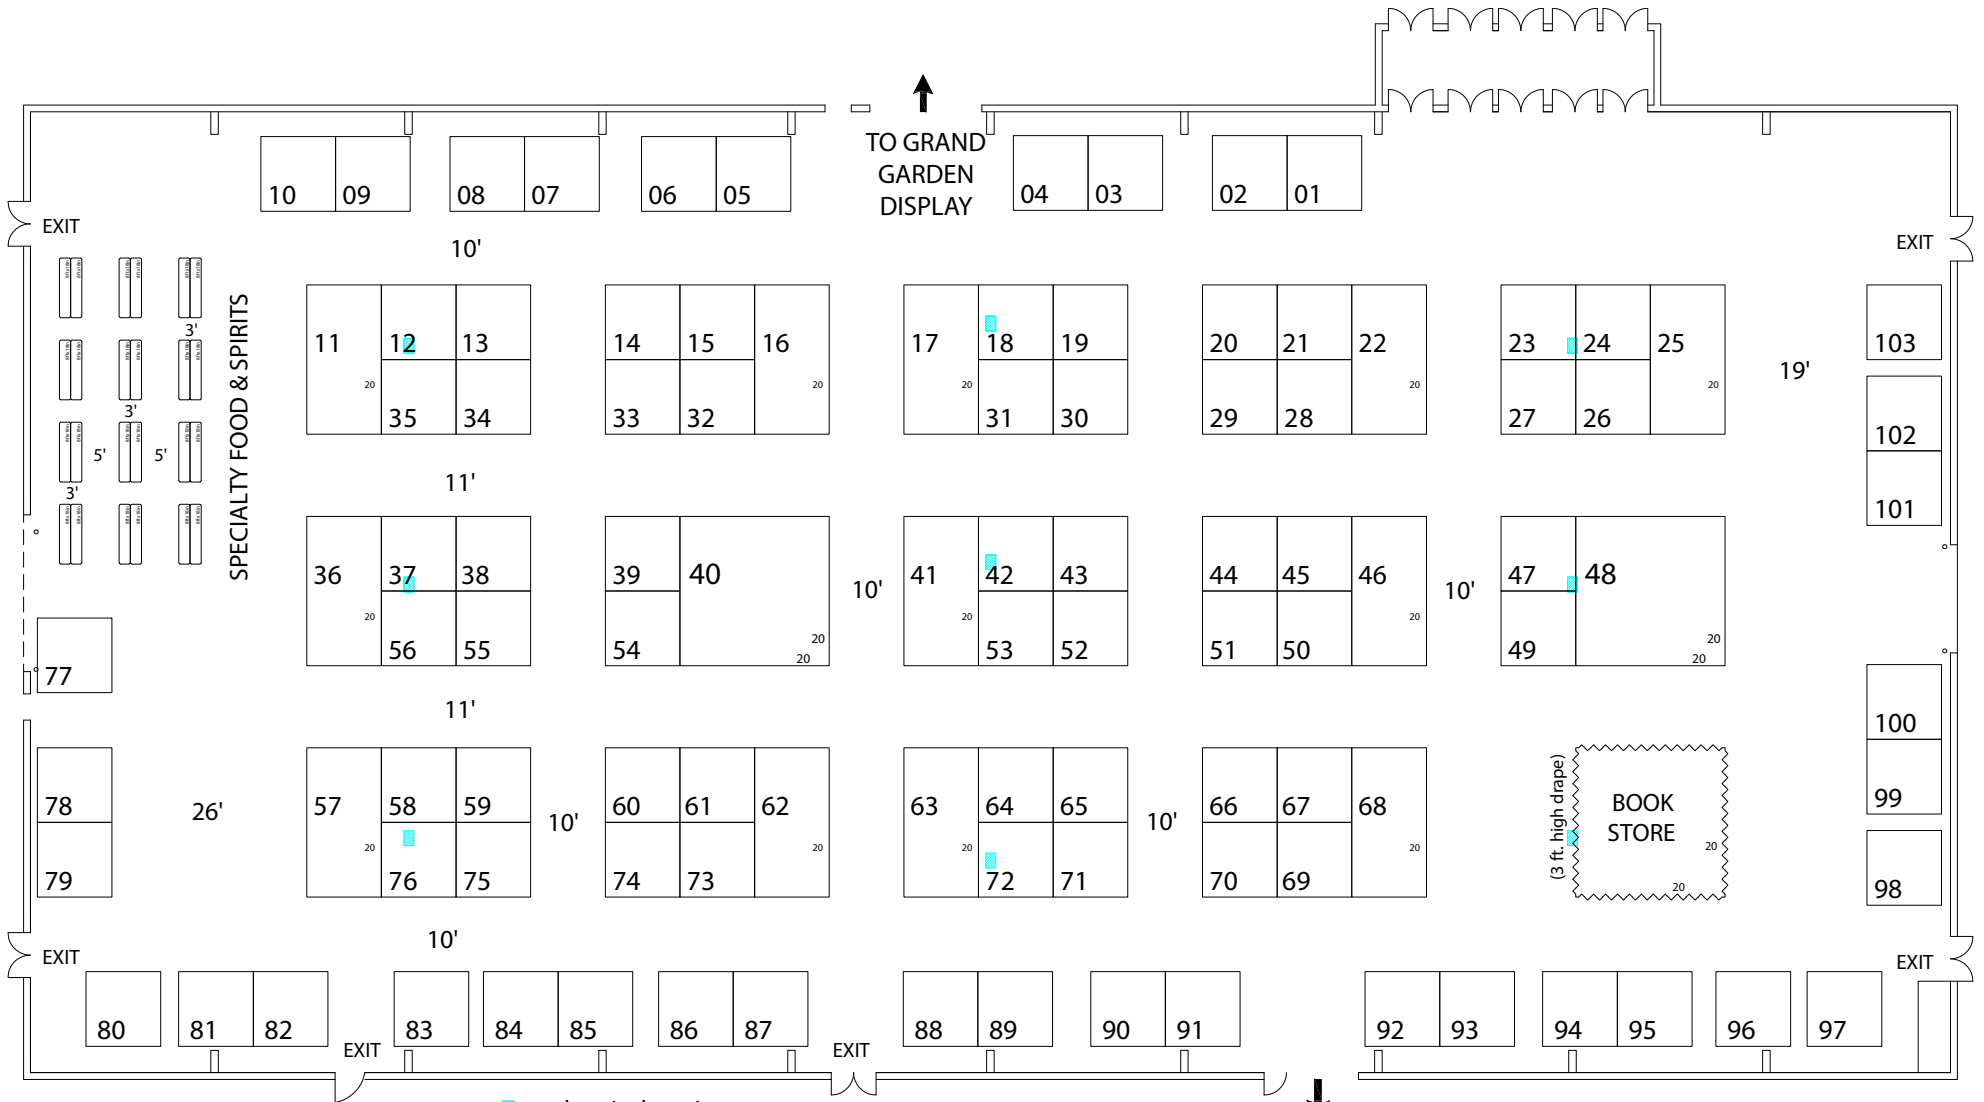

Vermont Flower Show
 March 3-5, 2023
 Champlain Valley Exposition Essex Junction, Vermont

■ = electrical service

MILLER SOUTH

- 20x20.....3
- 10x20.....12
- 10x10.....89
- 8x18" table.....24

REST ROOMS

DRAWINGS AS OF 6/21/2022 CM